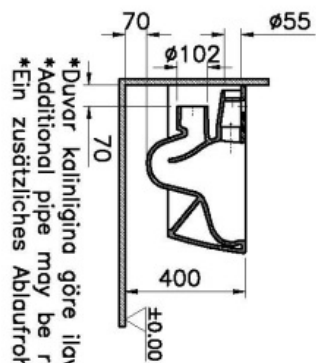

# VitrA

Metropole

---

Description Metropole Rim-Ex Wall-Hung WC Pan, 56cm

Code	7672B003-0075
Washing Option	3/6 L
Built-In Stop Valve	Not available
VitrAfresh	Available
Bidet Nozzle Inlet	Without Nozzle
CE	Yes
WC Type	Wall Hung WC Pans
Material	Vitreous China
Compatible Products	90 + + + + Toilet Seat
VitrAclean	No
Product Properties	Easy Installation
Connection Type	Horizontal Outlet
Compatible VitrA Technologies	VitrAfresh
Colour	White
Width	36
Depth	56
Height	40

\*Duvor kalnīgina gōre ilave boru gerekebiir.  
\*Additional pipe may be required due to wall thickness  
\*Ein zuzätzliches Ablaufrohr ist je nach Wandstärke erforderlich

VitrA retains the right to change details about the products and technical specifications without prior notice.