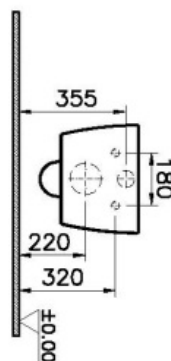

# VitrA

Metropole

---

Description Metropole Rim-Ex Wall-Hung WC Pan, 56cm

Code	7672B003-0075
Washing Option	3/6 L
Built-In Stop Valve	Not available
VitrAfresh	Available
Bidet Nozzle Inlet	Without Nozzle
CE	Yes
WC Type	Wall Hung WC Pans
Material	Vitreous China
Compatible Products	90 + + + + Toilet Seat
VitrAclean	No
Product Properties	Easy Installation
Connection Type	Horizontal Outlet
Compatible VitrA Technologies	VitrAfresh
Colour	White
Width	36
Depth	56
Height	40

\*Duvor kalnīgina gōre ilave boru gerekebiir.  
\*Additional pipe may be required due to wall thickness  
\*Ein zuzätzliches Ablaufrohr ist je nach Wandstärke erforderlich

VitrA retains the right to change details about the products and technical specifications without prior notice.