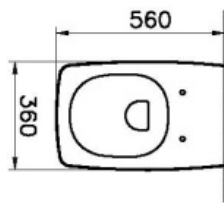

# VitrA

Metropole

---

Description Metropole Rim-Ex Wall-Hung WC Pan, 56cm

Code	7672B003-0075
Washing Option	3/6 L
Built-In Stop Valve	Not available
VitrAfresh	Available
Bidet Nozzle Inlet	Without Nozzle
CE	Yes
WC Type	Wall Hung WC Pans
Material	Vitreous China
Compatible Products	90 + + + + Toilet Seat
VitrAclean	No
Product Properties	Easy Installation
Connection Type	Horizontal Outlet
Compatible VitrA Technologies	VitrAfresh
Colour	White
Width	36
Depth	56
Height	40

\*Duvor kalnīgina gōre ilave boru gerekebiir.  
\*Additional pipe may be required due to wall thickness  
\*Ein zuzätzliches Ablaufrohr ist je nach Wandstärke erforderlich

VitrA retains the right to change details about the products and technical specifications without prior notice.