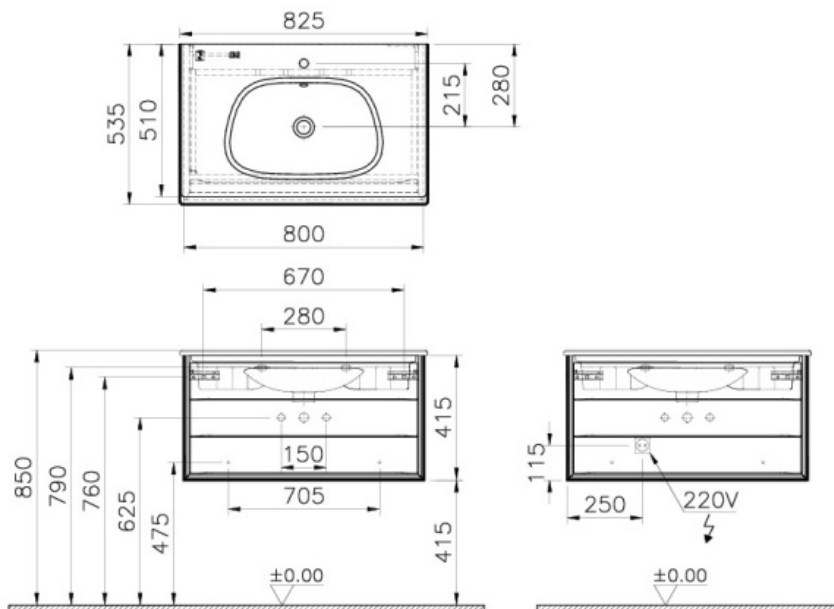

Description Frame Washbasin Unit, 80 cm, with 2 drawers, with White washbasin, Matte White

Code 61228  
 Product Properties Soft-Close  
 Tap Hole Option One Tap Hole  
 Coating Lacquered onto MDF  
 Free Assembly Yes  
 Colour Matte White  
 Width 80  
 Depth 54  
 Height 56